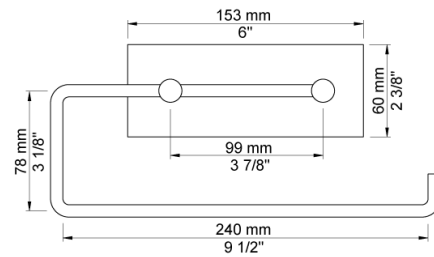

Date:

Client:

Project:

**T13**

Double toilet roll holder or kitchen roll holder.

**Available in colors**

Color 02, Grey	Color 17, Gloss black
Color 04, Light blue	Color 18, White
Color 05, Orange	Color 19, Natural brass
Color 06, Light green	Color 20, Brushed chrome
Color 08, Yellow	Color 21, Carmine red
Color 09, Dark grey	Color 25, Pink
Color 12, Mocca	Color 27, Matt black
Color 14, Bright red	Color 28, Matt white
Color 15, Dark blue	Color 40, Brushed stainless steel
Color 16, Polished chrome	